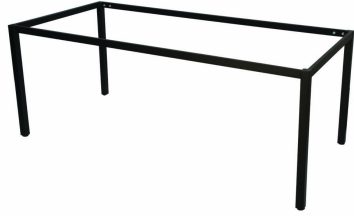

Steel Table Frame

The interlocking frame on the Rapidline steel table frame and the 40mm square tube legs, make it a very robust table.

Backed by a 3 year warranty

Finishes:

Product Features

Features

- 705mm or 875mm High
- 40mm Square Tube Frame
- Black Powdercoat

Options

- 705mm High Frame – 730mm High with Top
- Available for 1200 x 600 Top, 1500 x 750 Top, 1800 x 750 Top and 1800 x 900 Top
- 875mm High Frame – 900mm High with Top
- Available for 1500 x 750 Top and 1800 x 900 Top

Specifications

SKU	Frame Height	For Top Size
F126	705mm	1200 x 600mm
F1575	705mm	1500 x 750mm
F1875	705mm	1800 x 750mm
F189	705mm	1800 x 900mm
9F1575	875mm	1500 x 750mm
9F189	875mm	1800 x 900mm

Box Dimensions