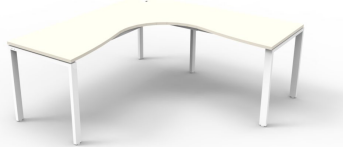

Rapid Infinity Profile Leg Corner Workstation

Maximise space and create an efficient working environment with Rapid Infinity. 700mm deep enviroboard tops, with cable access hole.

White or oak tops, white frames create a modern, clean look to your fit out. Configure multiple corner workstations together to create pods with or without screens for large workspaces.

The 60 x 30 profile leg adds a minimalist look to each workstation.

Finishes:

Product Features

- Configure multiple Corner Workstations together to create pods of desks with or without screens.
- More work space per user with corner workstation tops.
- Encourage team work with open pods or provide privacy with black pinnable screens.
- Tops Come With 1 x Cable Entry Hole
- Use the Rapid Infinity Rail Clamps (Set of 2) and Rapid Infinity 360 Deg. Screen Joining Pole to create a Rapid Infinity Corner Workstation.
- E0 Enviroboard Tops

Specifications

SKU	Overall Width	Overall Length	Overall Height
IPLCWS1P1815	1800mm	1500mm	730mm
IPLCWS1P1515	1500mm	1500mm	730mm
IPLCWS1P1818	1800mm	1800mm	730mm
IPLCWS4PWS1815	3630mm	3030mm	1200mm
IPLCWS4PWS1515	3030mm	3030mm	1200mm
IPLCWS4PWS1818	3630mm	3630mm	1200mm