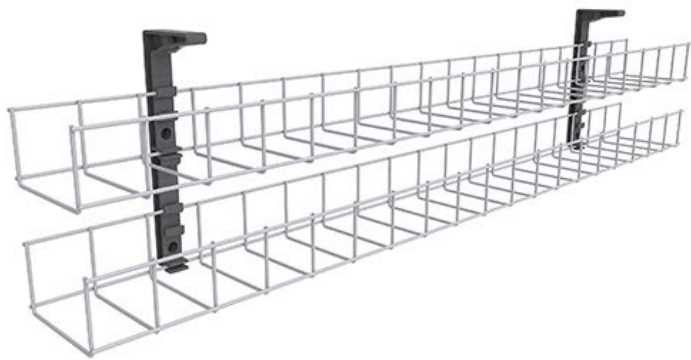

### DUAL TIER CABLE BASKET KITS

- Connects to Wall Starter, Adjoining Cable Basket or Power Pole Kit
- Takes Power and Data
- Includes Data Provisions Only.
- Data Specialist Needed for Supply of Telephone and Internet Ports (Cat5/Cat6).

#### SWBK6502G2D

Basket Width: 650mm  
GPO: 2  
GPO Clip: 2  
Interconnecting Lead Length: 1.5m

#### SWBK9502G2D

Basket Width: 950mm  
GPO: 2  
GPO Clip: 2  
Interconnecting Lead Length: 1.5m

#### SWBK12502G2D

Basket Width: 1250mm  
GPO: 2  
GPO Clip: 2  
Interconnecting Lead Length: 2m